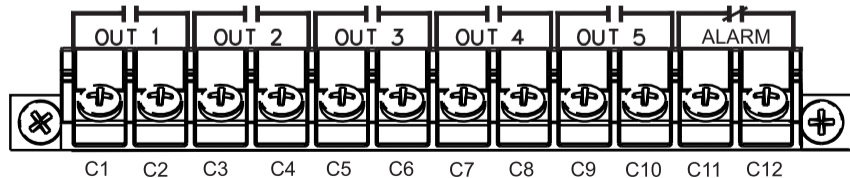

BE1-700
DIGITAL
PROTECTIVE
RELAY

Basler Electric

Highland, Illinois USA (618) 654-2341