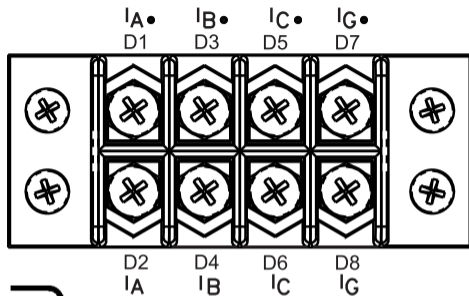

BE1-700
DIGITAL
PROTECTIVE
RELAY

Basler Electric

Highland, Illinois USA (618) 654-2341