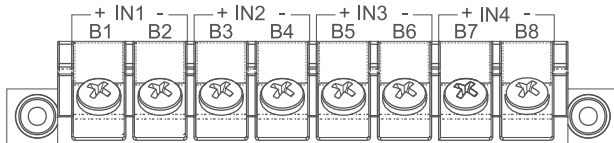

BE1-700

DIGITAL
PROTECTIVE
RELAY

ETHERNET
(OPTIONAL)

Basler Electric

Highland, Illinois USA (618) 654-2341