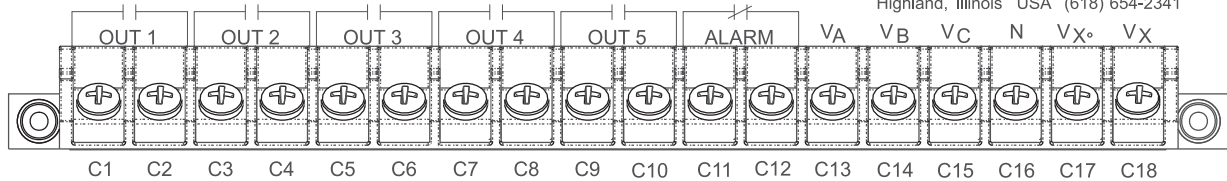

BE1-700

DIGITAL
PROTECTIVE
RELAY

ETHERNET
(OPTIONAL)

Basler Electric

Highland, Illinois USA (618) 654-2341